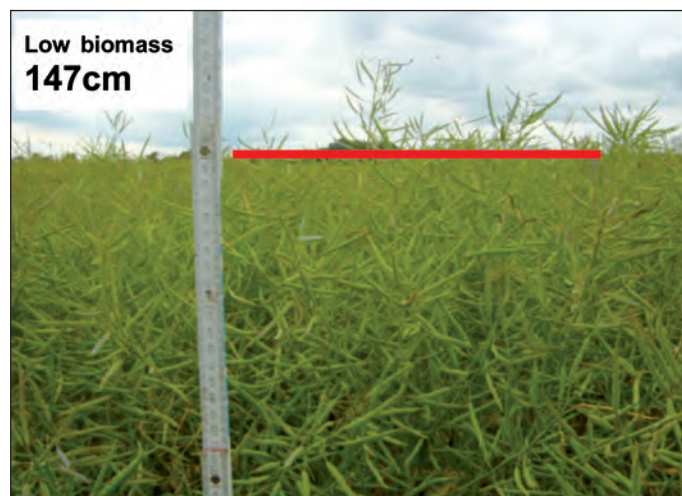

**Conventional winter oilseed rape with an agronomic package that is Out of This World!**

**LOW BIOMASS = EASIER MANAGEMENT AND REDUCED COSTS**

TAG trials Sutton Scotney, Hampshire  
26th June 2010

DK Cabernet

Es Venus - Low biomass, same height as Es Alienor

**GREEN AREA INDEX ASSESSMENT**

Hampshire GAI assessments

	24.11.09	02.03.10	01.04.10
Es Venus	2.87	0.90	2.23
Es Alienor	3.34	1.43	3.15
Es Astrid	2.07	1.03	2.74
Es Cubic	3.54	0.98	2.43
Cabernet	2.27	0.79	1.77
Castille	2.07	0.85	1.49
Excalibur	1.97	0.92	2.05

**Conventional winter oilseed rape with an agronomic package that is Out of This World!**

- ( High Yielding conventional winter oilseed rape**
- ( Low biomass for easier and low cost management**
- ( Very High Phoma resistance**
- ( Multigene resistance**
- ( Good autumn vigour**
- ( Good oil content giving High Output**

Source: TAG Variety pocketbook 2010

**Venus facts and figures**

Gross output (%)	<b>106</b>
National yield (%)	<b>105</b>
Oil content (%)	<b>45.0</b>
Height (cm)	<b>147</b>

Earliness of flowering	<b>(5) *</b>
Earliness of maturity	<b>(5) *</b>
Resistance to Stem Canker	<b>(7) *</b>