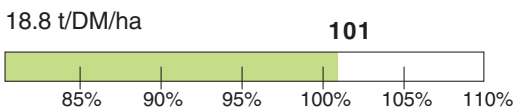

Yield

Sow at 45,000 seeds per acre 111,000 seeds per hectare
Consistently very good yields, both conventionally and under plastic, from a very stable reliable variety.

Excellent yield in NIAB trials 2011= 112% @ 32.4% dry matter