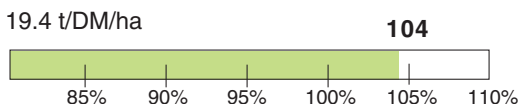

Maturity Group

Good grain maturity along with early dry down means Apostrof finishes very well for its maturity group.

Quality & Digestibility

220,000 Mj/ha out performing most group 5-7 maturity varieties. Good grain maturity ensures good starch yields so high quality silage is clamped.

Plant Description

Tall conventional plant with erect green leaves. Early dry down as crop matures towards harvest ensures good levels of dry matter are clamped.

Yield

Sow at 45,000 seeds per acre | 111,000 seeds per hectare
Stable high level of yield across all sites and seasons.
Performs very well on light soils. 113% dry matter yield
Maizetech trials at Petworth, Sussex.